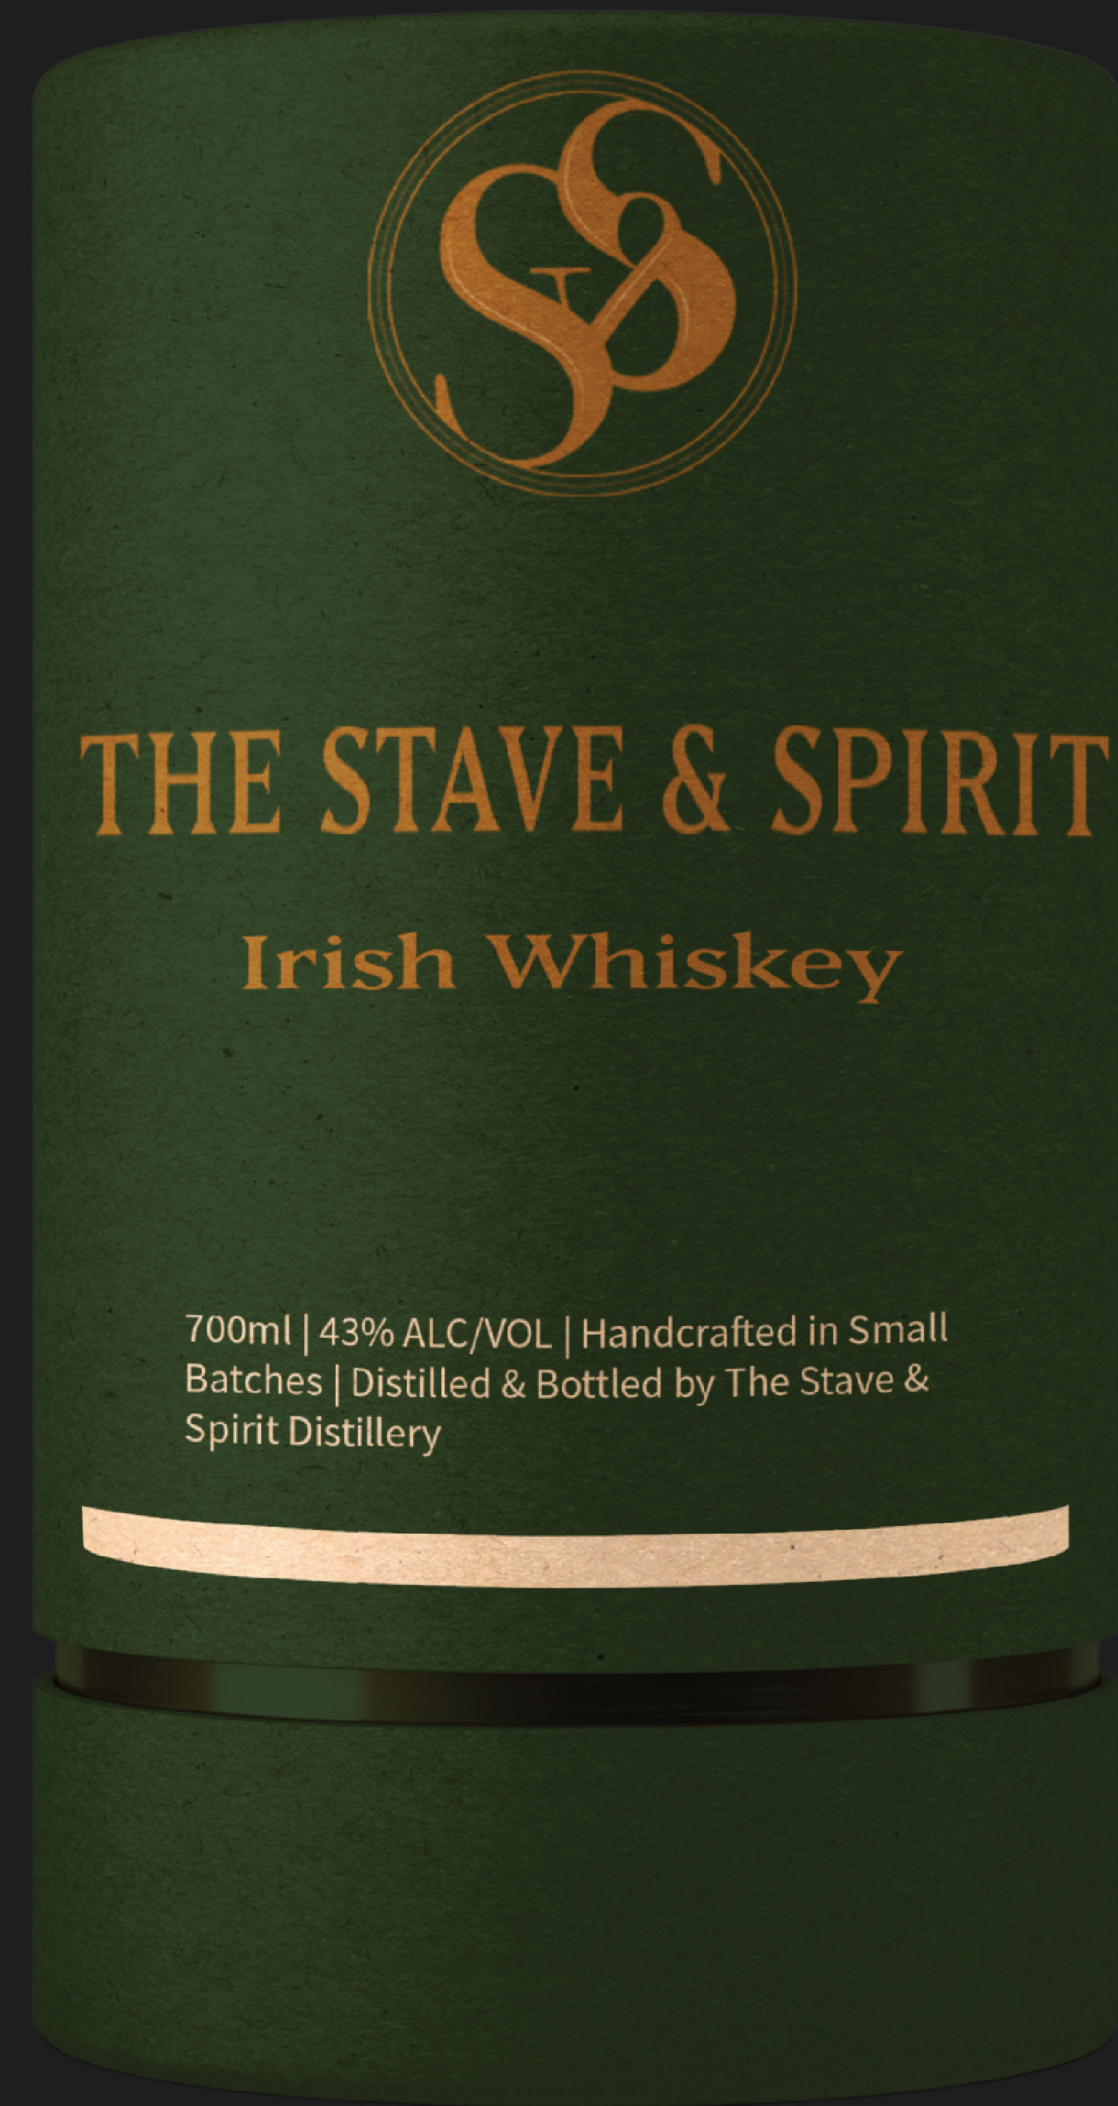

Bottle Label Variations