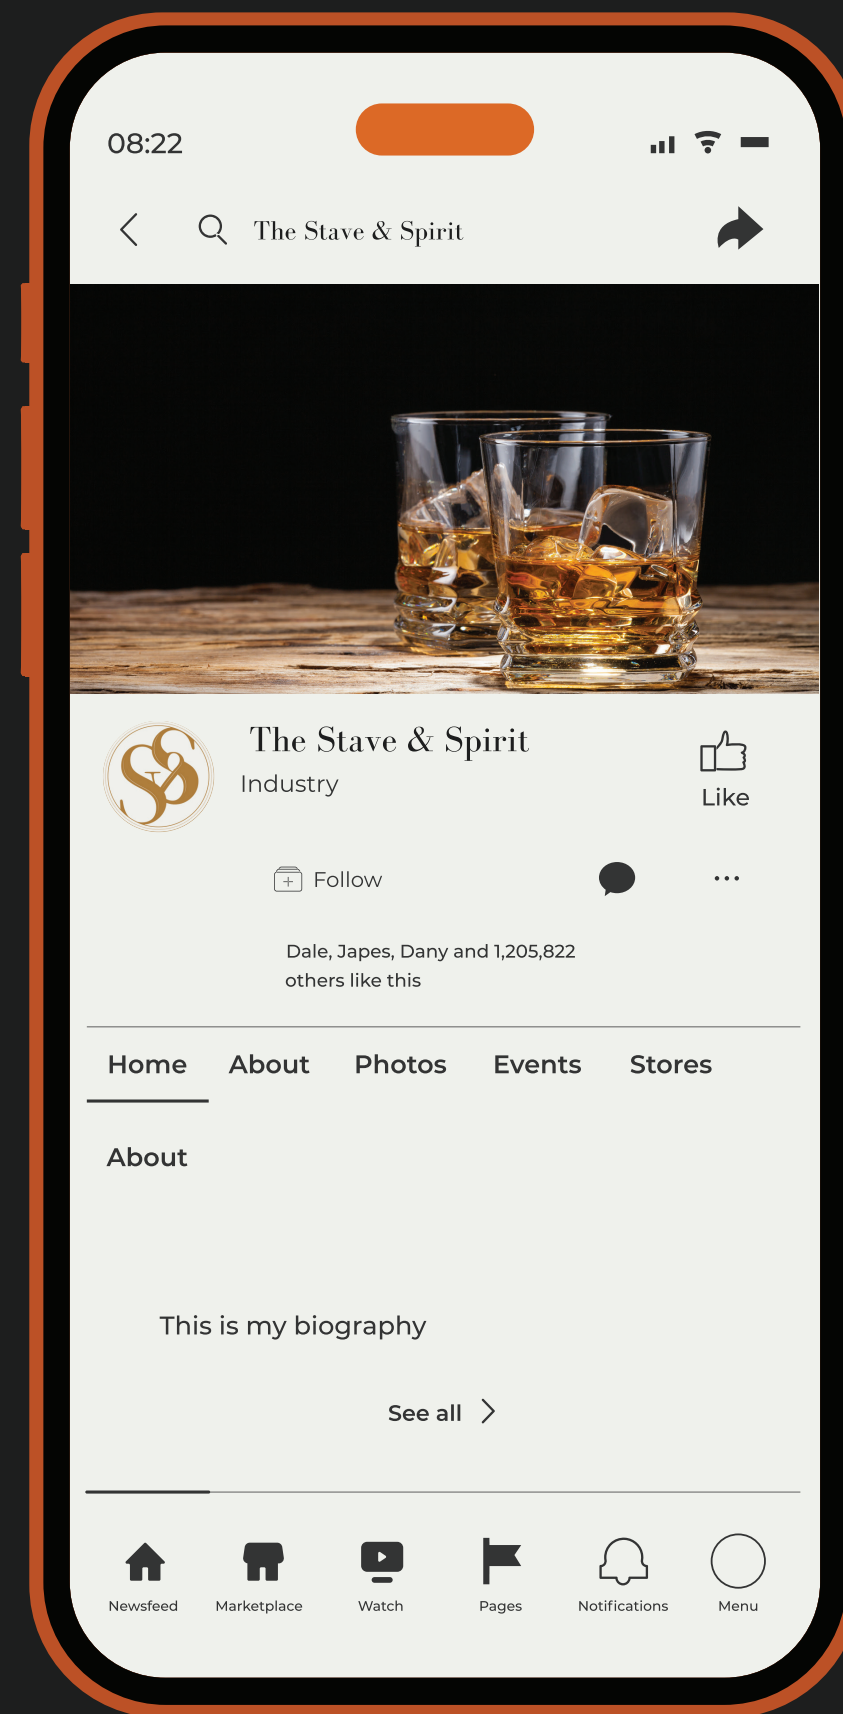

The Logo

The logo was motivated by vintage pub signage and distillery stamps, with a bold serif typeface and a classic seal structure.

The entwined S&S monogram, a powerful and cohesive representation of stave (the barrel) and spirit (the whisky and the essence of the craft), is at the centre of the design. The lasting ideals of workmanship, community, and cultural pride are reflected in the round badge and traditional flourishes. It's a graphic homage to tradition, narrative, and Irish whiskey's timeless qualities.

Bottle Label Variations

Bottle Label Variations

The Stave & Spirit

Twitter

Facebook

TikTok